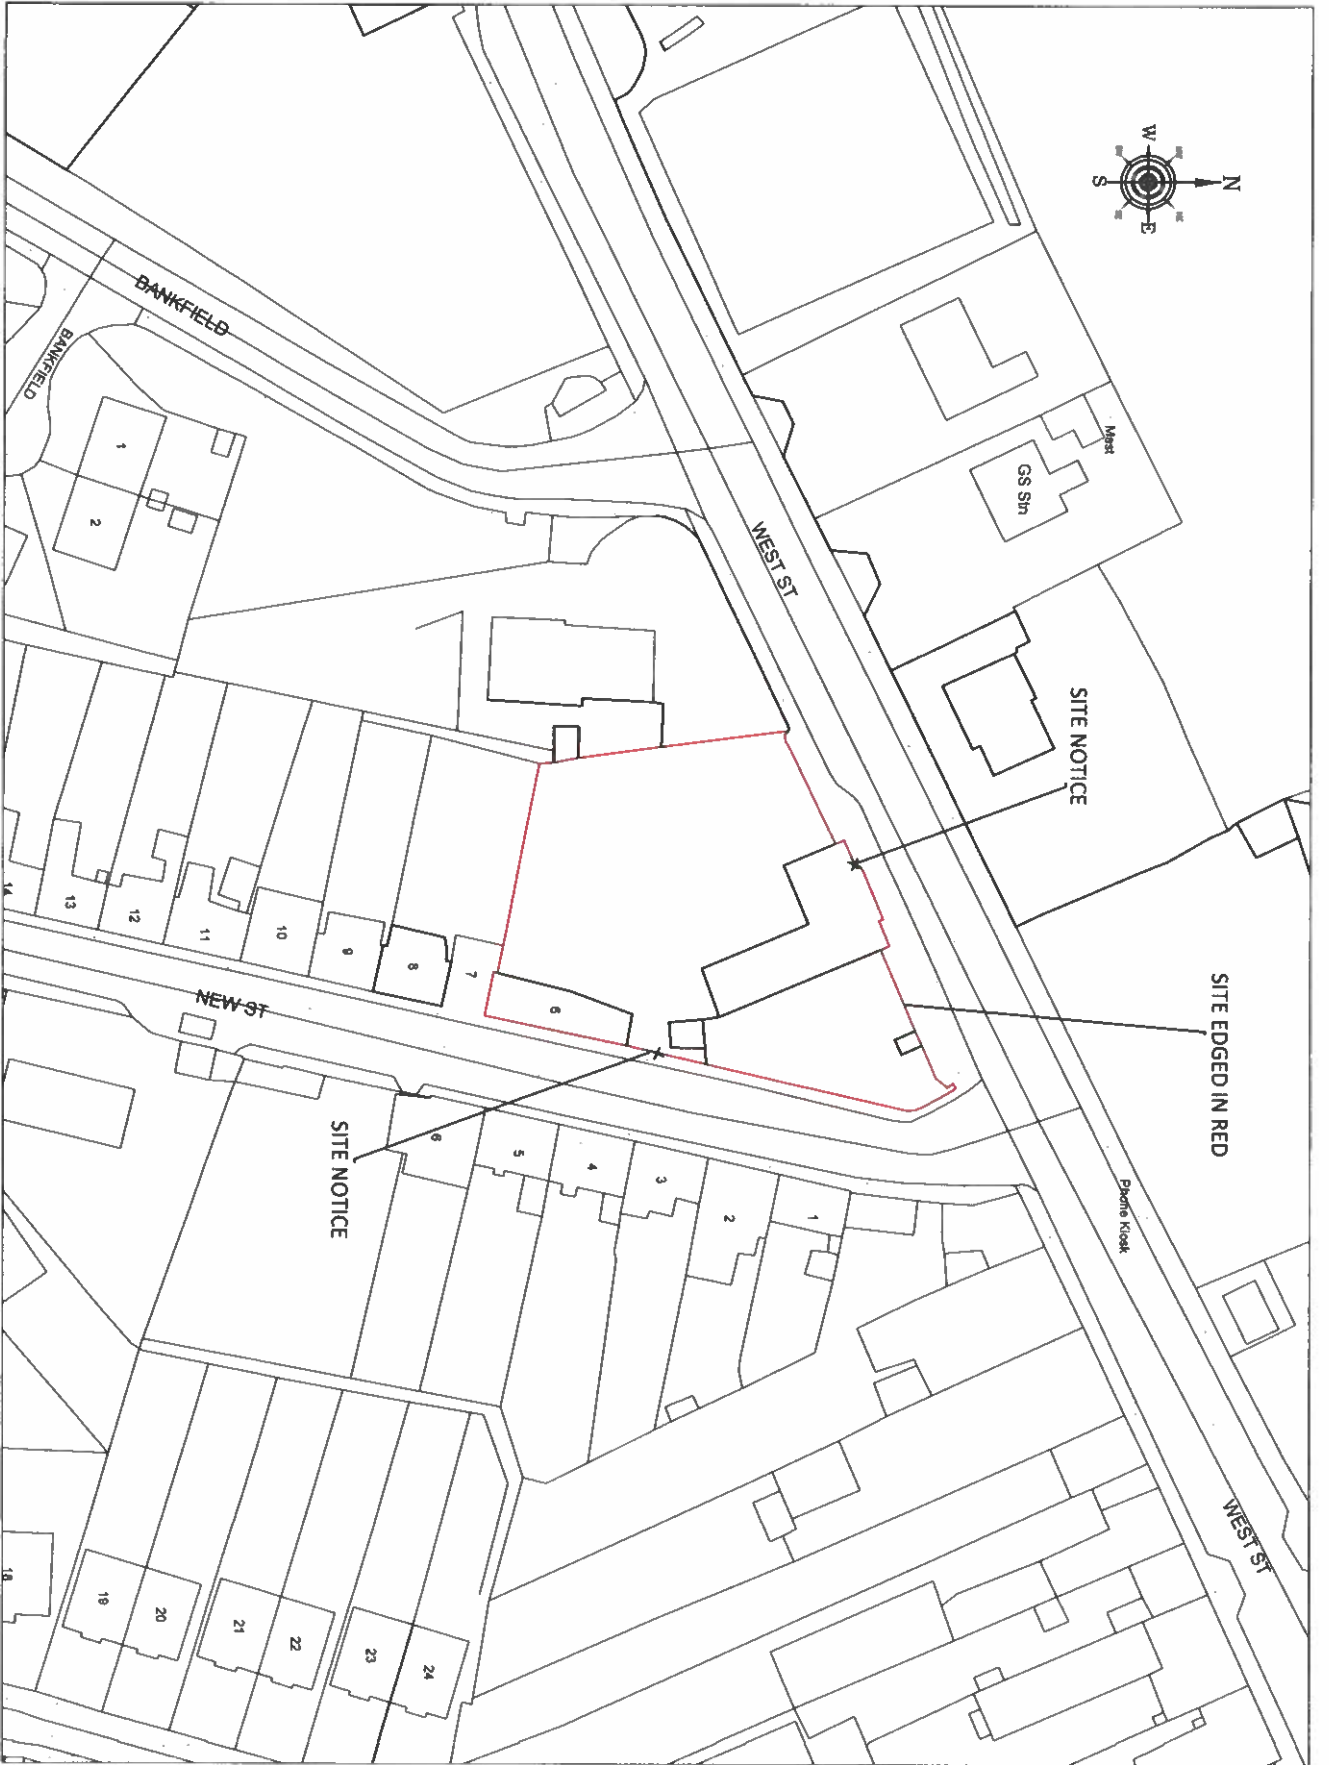

ANNUAL COPYRIGHT LICENCE NUMBER CVALS0381345

SCALE 1:1000

SITE OF FORMER BANK OF IRELAND
WEST STREET,
LISMORE,
CO. WATERFORD