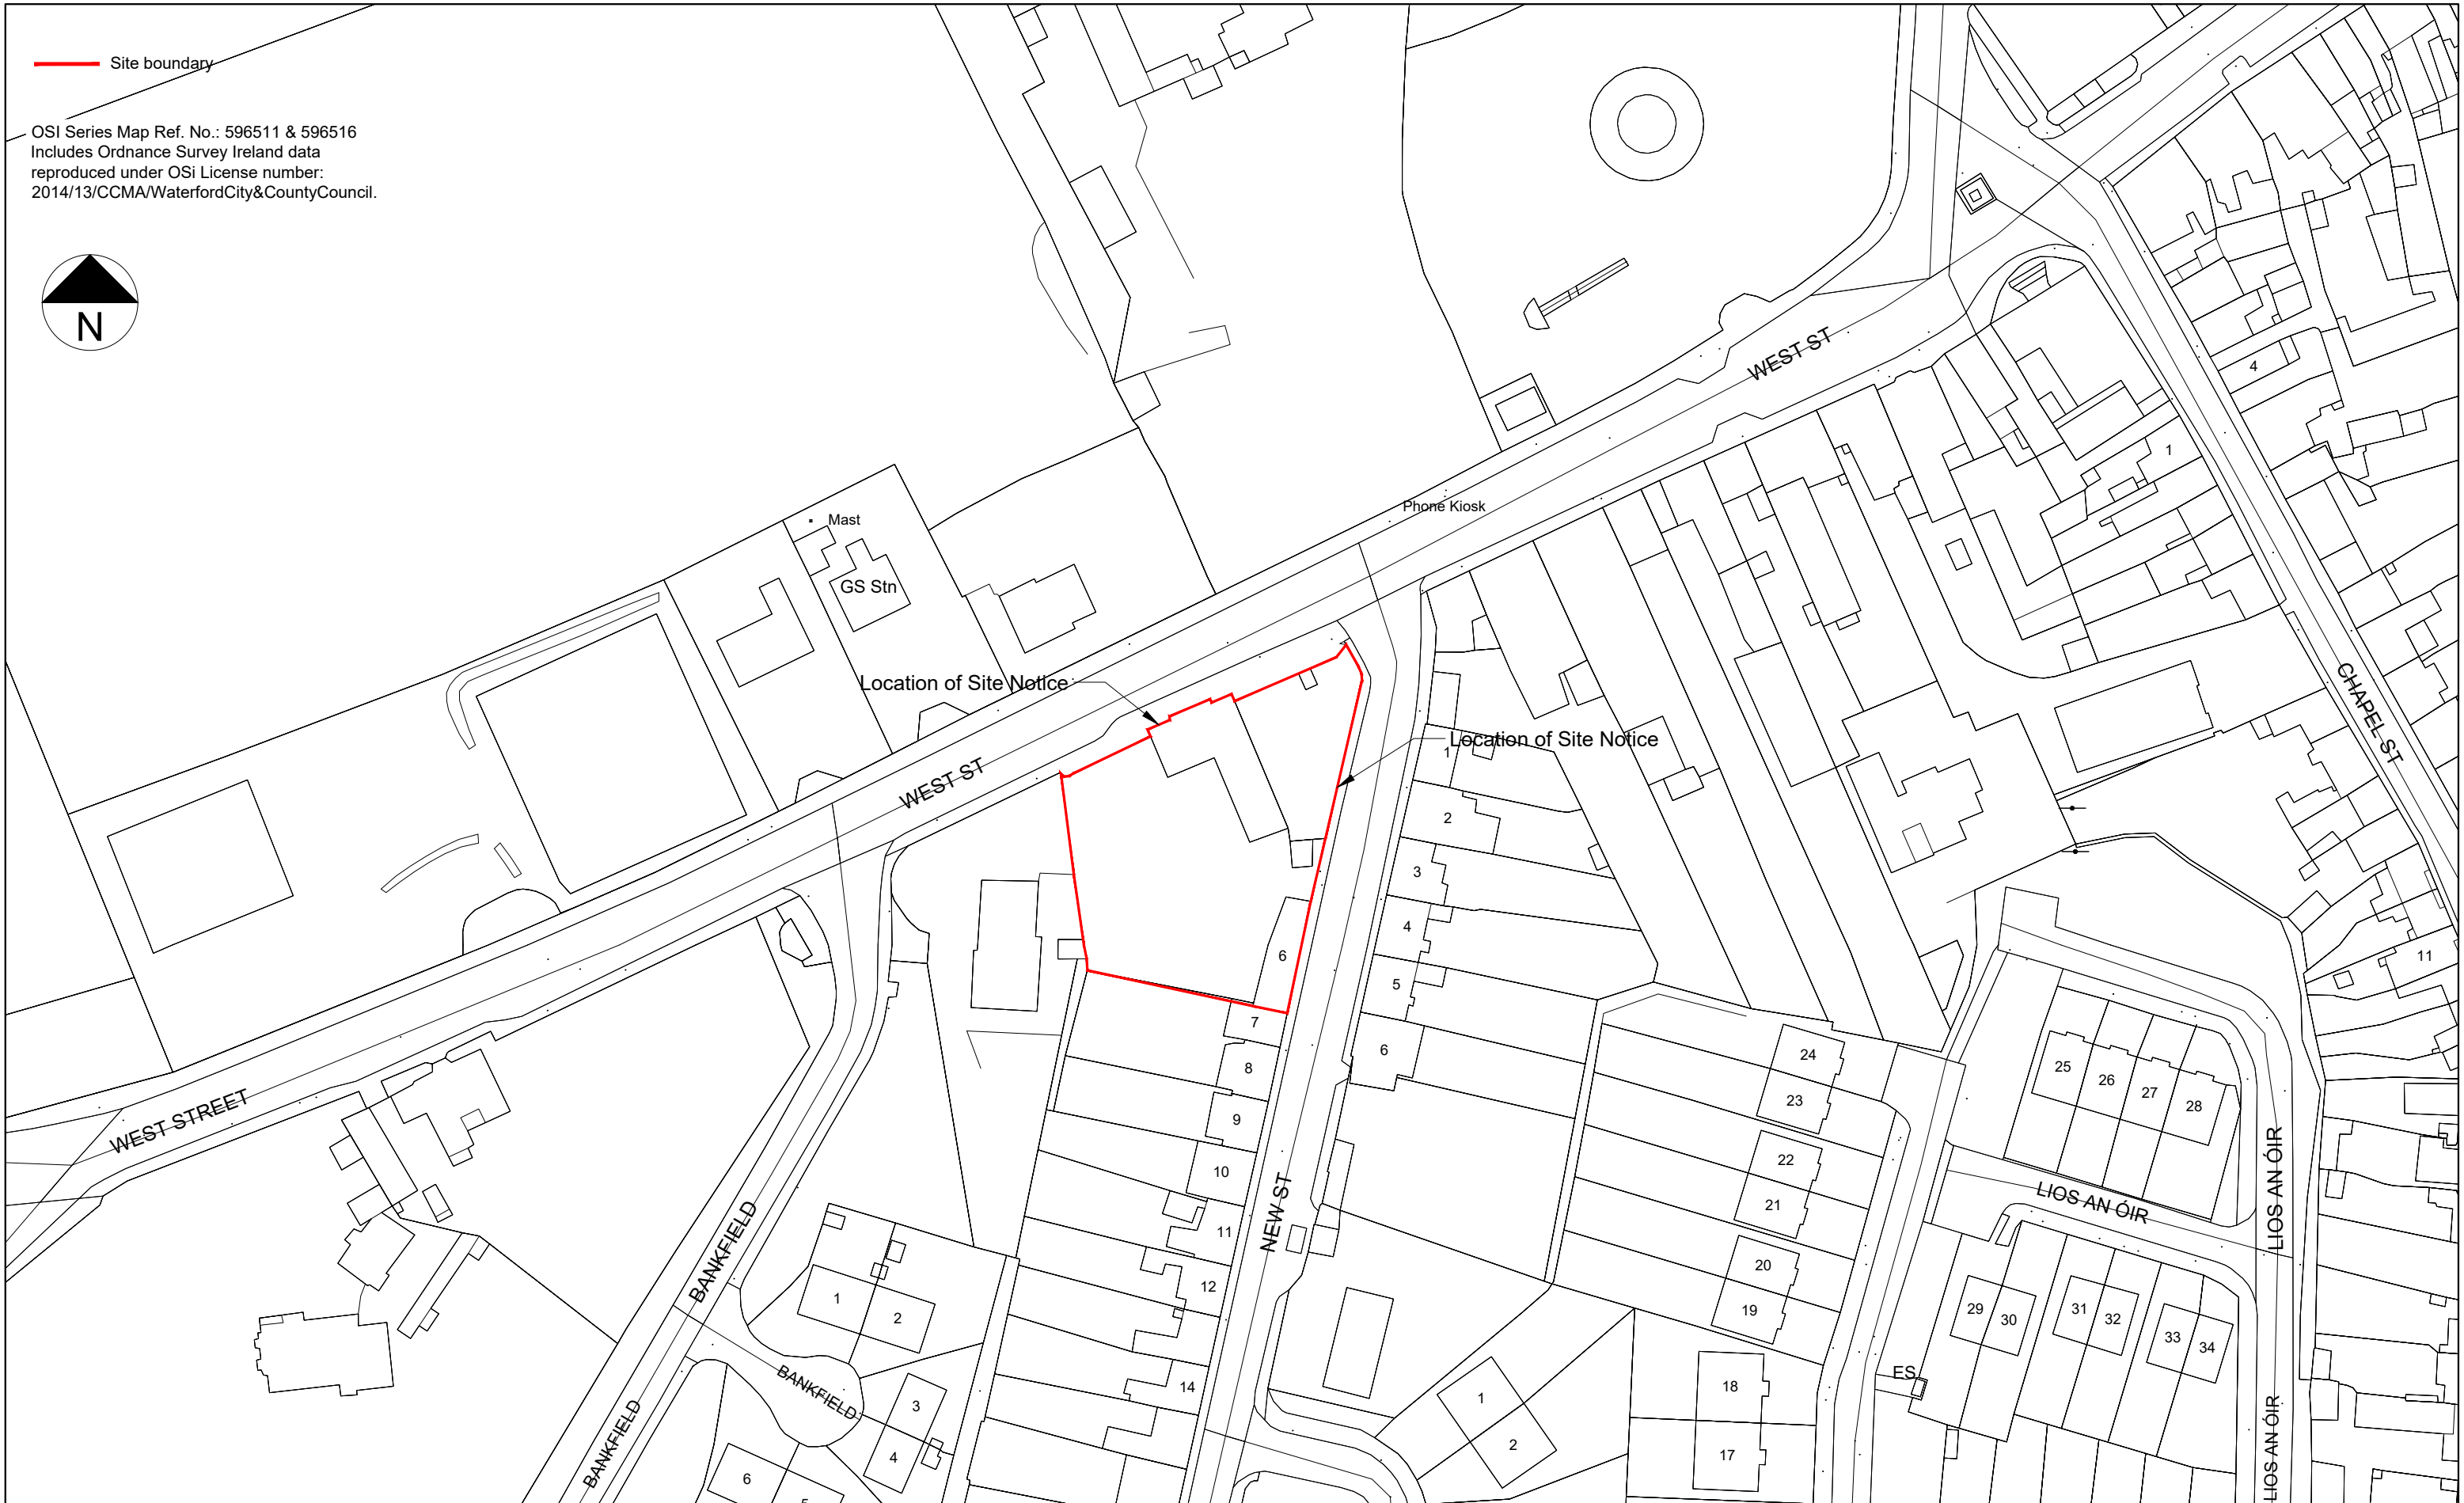

Site boundary

OSI Series Map Ref. No.: 596511 & 596516
 Includes Ordnance Survey Ireland data
 reproduced under OSi License number:
 2014/13/CCMA/WaterfordCity&CountyCouncil.

NOTES: Do not scale dimensions, use figured dimensions only. All works to be carried out in strict accordance with current building regulations. Any discrepancies should be reported immediately upon detection.

REV	DATE	DESCRIPTION	BY
P01		Issued for Part 8	WCCC

Comhairle Cathrach & Contae Phort Láirge
 Waterford City & County Council

PROJECT
 Lismore Former Bank of Ireland: Tourist Accommodation

TITLE Site Location			
SCALE 1:1000 @A3	DATE 04/10/2024	DRAWN BY LK	CHECKED WCCC
PROJECT No. 1001	DRAWING No. 1001	REV P.01	