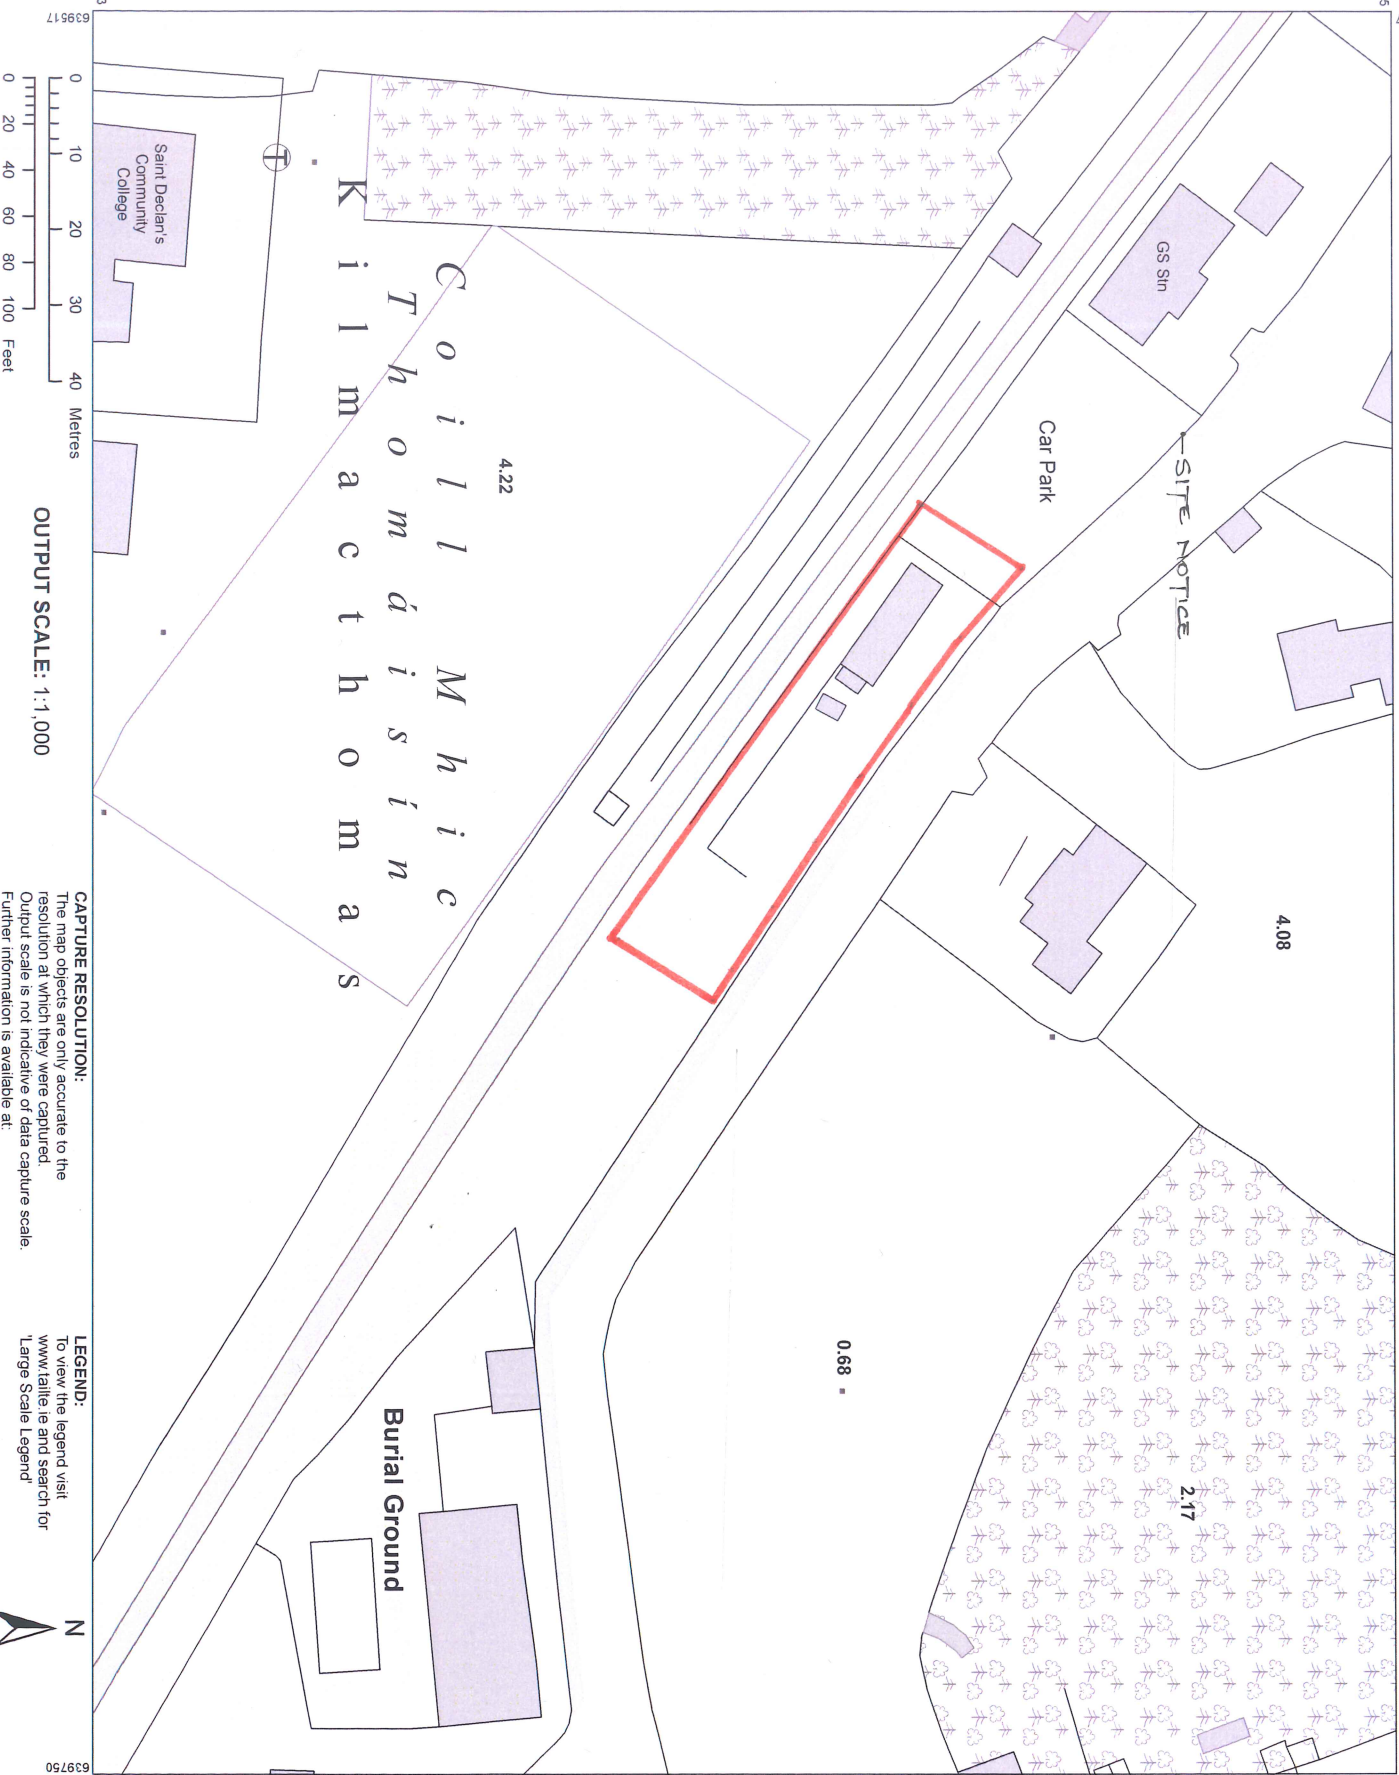

Planning Pack Map

CENTRE COORDINATES:
ITM 639634.606149

PUBLISHED: 28/02/2024
ORDER NO.: 50385812_1

MAP SERIES: 1:2,500
MAP SHEETS: 5767-D

COMPILED AND PUBLISHED BY:
Tailte Éireann,
Phoenix Park,
Dublin 8,
Ireland.
D08F6E4

www.tailte.ie

Any unauthorised reproduction infringes Tailte Éireann copyright.
No part of this publication may be copied, reproduced or transmitted in any form or by any means without the prior written permission of the copyright owner.
The representation on this map of a road, track or footpath is not evidence of the existence of a right of way.
This topographic map does not show legal property boundaries, nor does it show ownership of physical features.

©Tailte Éireann, 2024.
All rights reserved.

*C o i l l M h i c
T h o m á i s í n c
K i l m a c t h o m a s*

OUTPUT SCALE: 1:1,000

CAPTURE RESOLUTION:
The map objects are only accurate to the resolution at which they were captured. Output scale is not indicative of data capture scale. Further information is available at: www.tailte.ie, search 'Capture Resolution'

LEGEND:
To view the legend visit www.tailte.ie and search for 'Large Scale Legend'